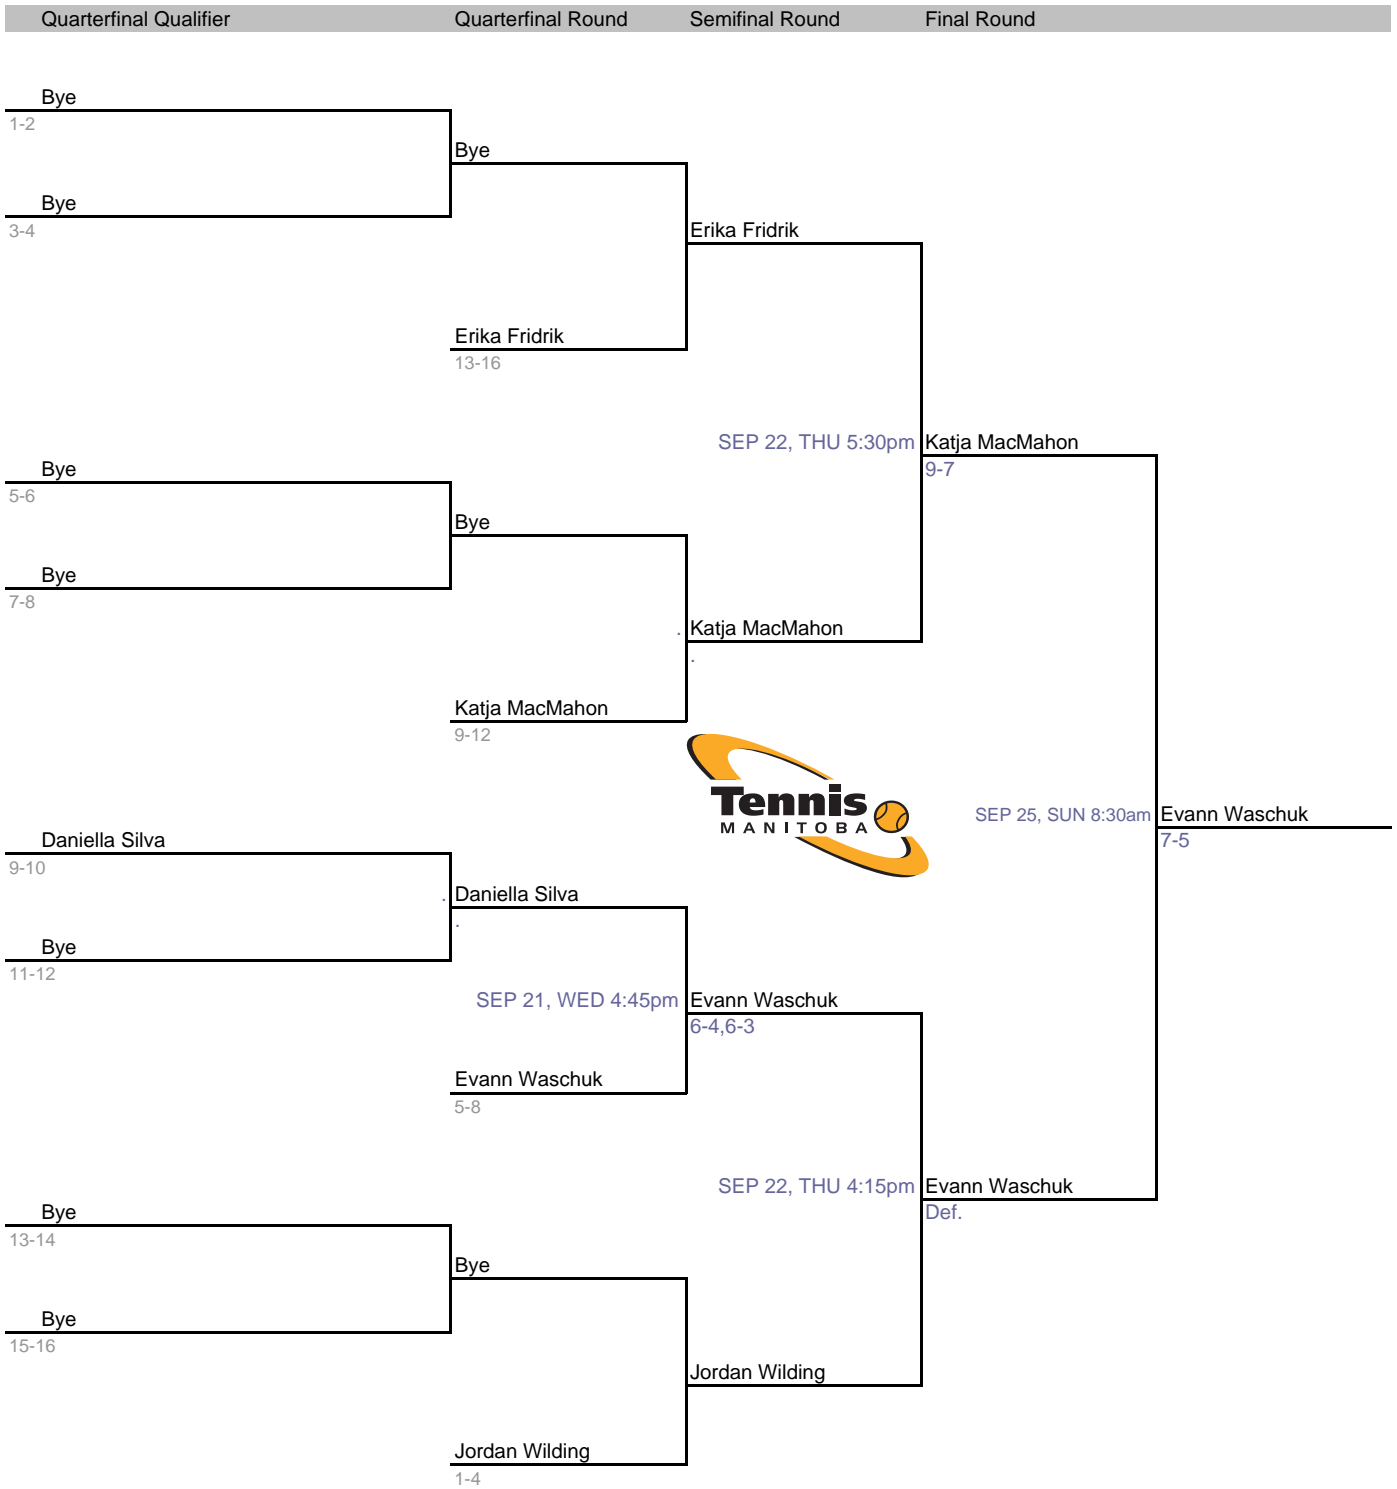

2005 Auto Haus Volkswagen Fall Junior Classic

U16 Girls Singles Consolations

Glendale Golf & Country Club
Winnipeg, Manitoba

Director: George Kylar
Phone: (204) 832-5718

Seeded Players
1. Anita Paskvalin 3.
2. Catherine Moses 4.