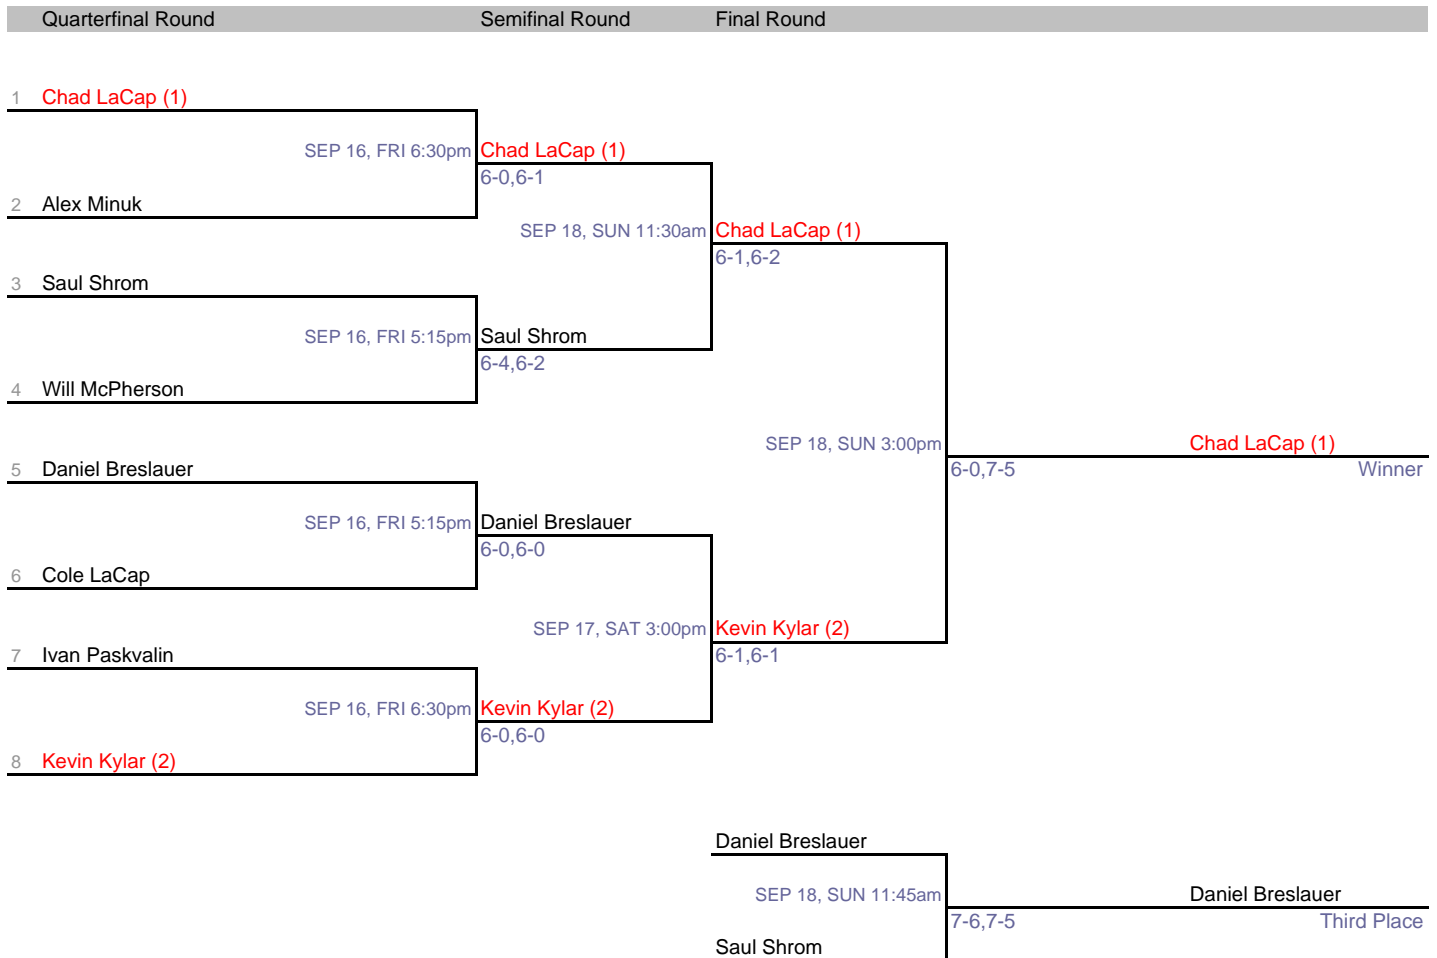

2005 Auto Haus Volkswagen Fall Junior Classic

U14 Boys Singles Main Draw

Glendale Golf & Country Club
Winnipeg, Manitoba

Director: George Kylar
Phone: (204) 832-5718

Seeded Players

1. Chad LaCap
2. Kevin Kylar
- 3.
- 4.