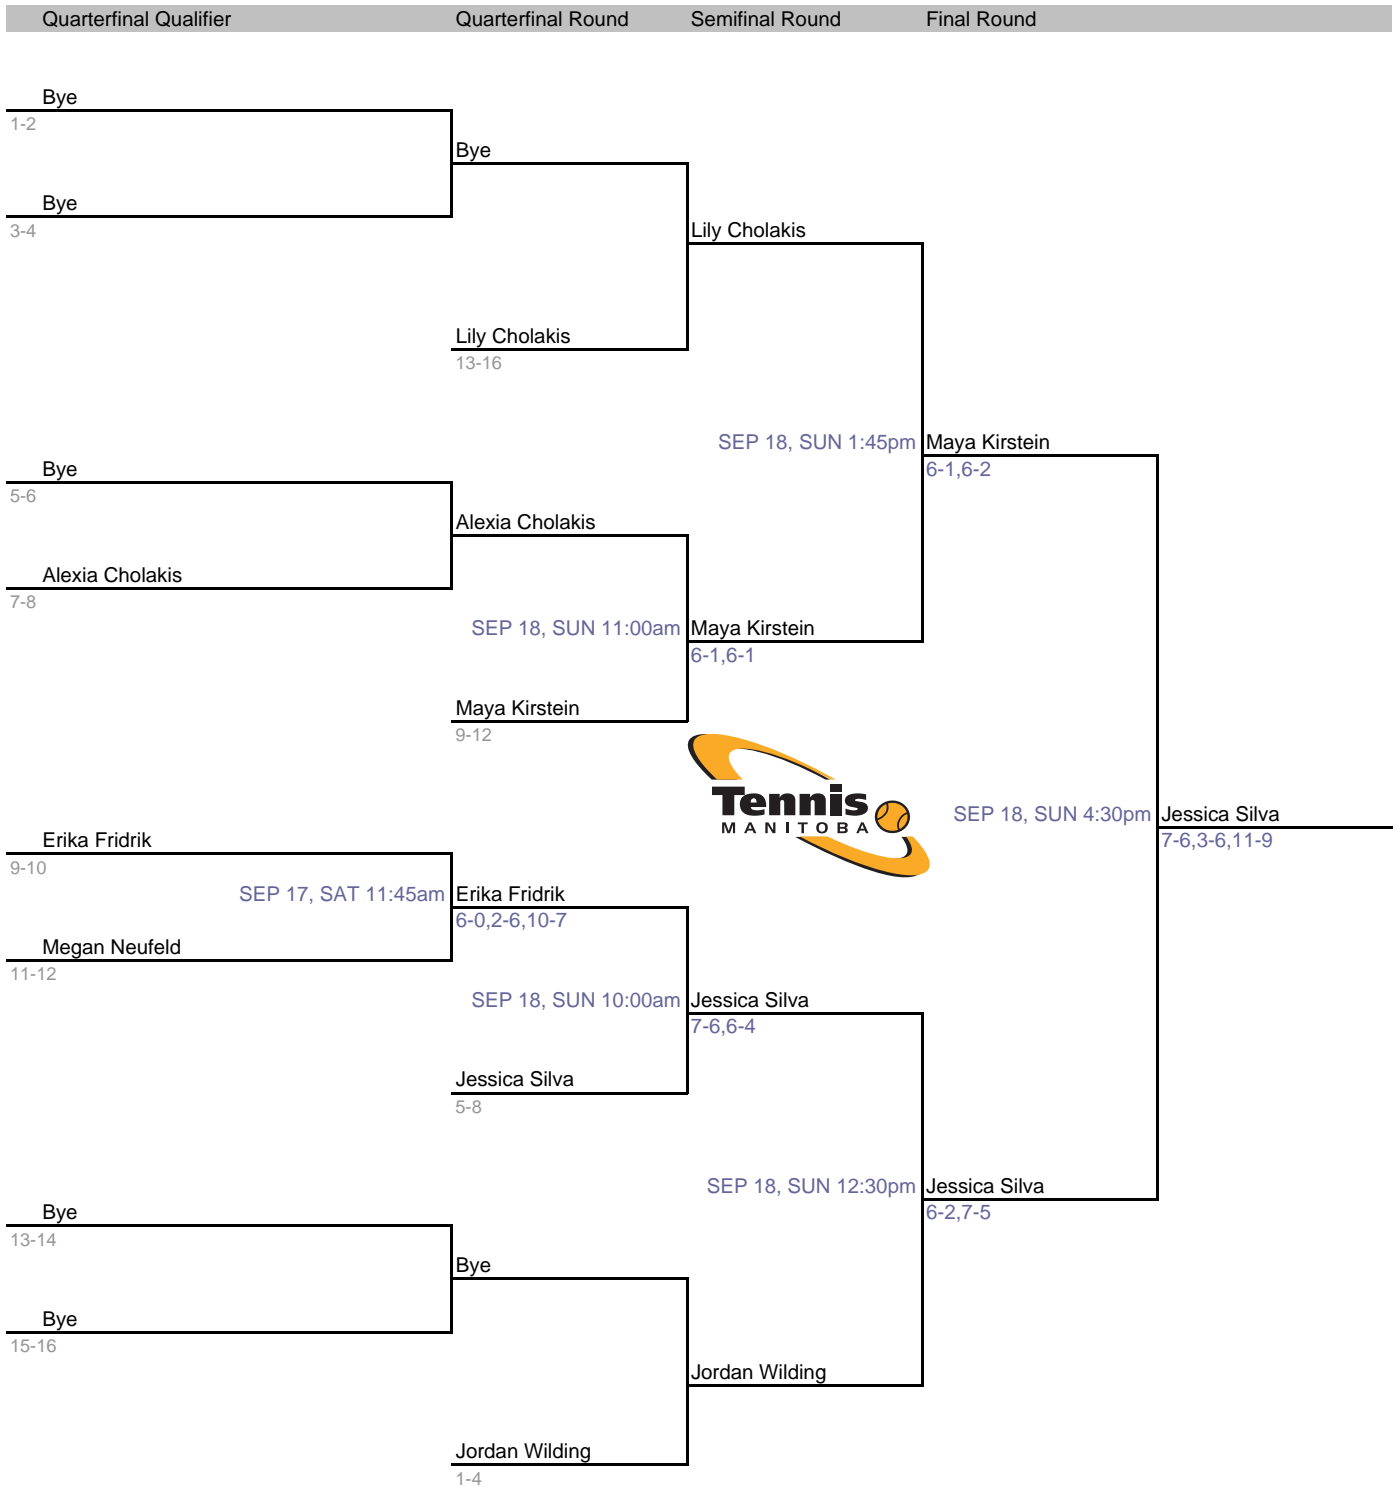

2005 Auto Haus Volkswagen Fall Junior Classic

U14 Girls Singles Consolations

Glendale Golf & Country Club
Winnipeg, Manitoba

Director: George Kylar
Phone: (204) 832-5718

Seeded Players

1. Clarissa Chen
2. Daniella Silva
- 3.
- 4.