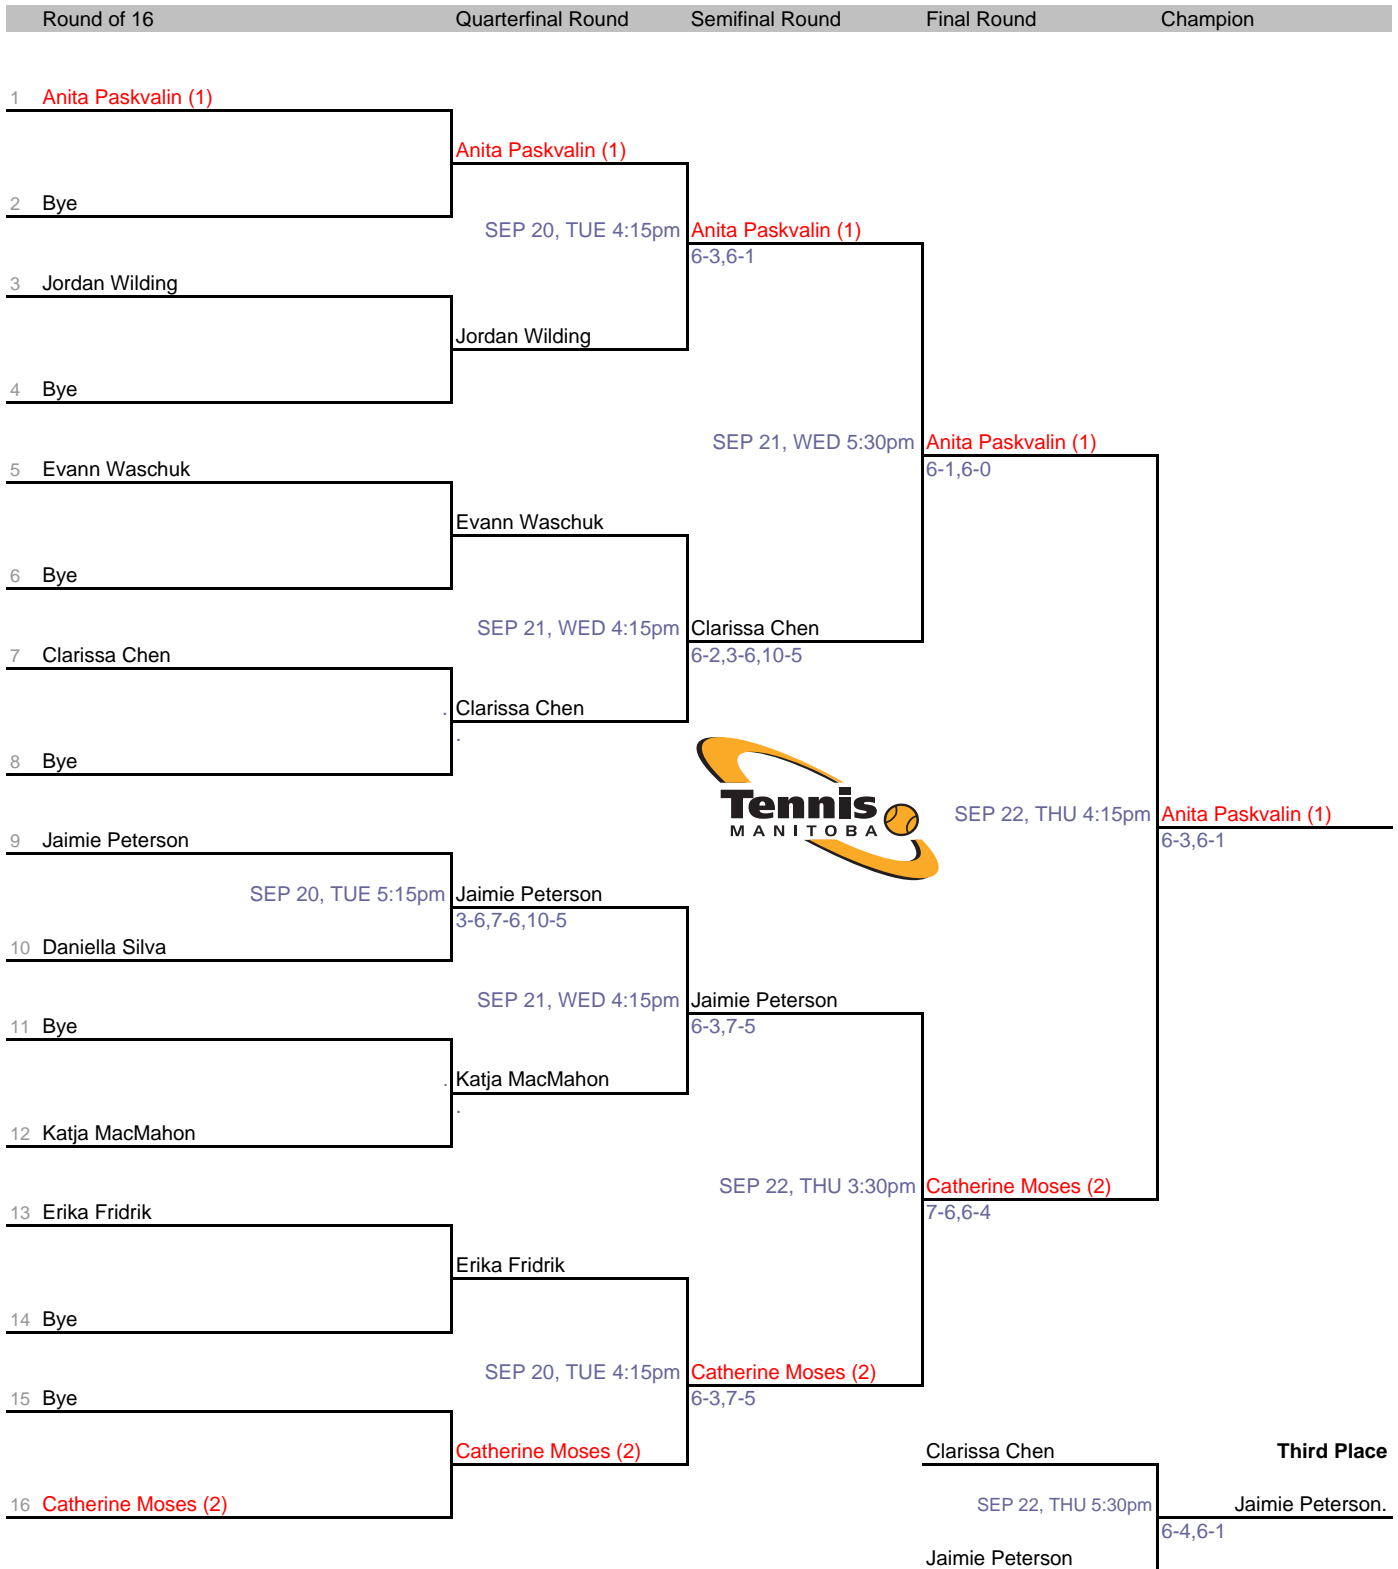

2005 Auto Haus Volkswagen Fall Junior Classic

U16 Girls Singles Main Draw

Glendale Golf & Country Club
Winnipeg, Manitoba

Director: George Kylar
Phone: (204) 832-5718

Seeded Players
1. Anita Paskvalin 3.
2. Catherine Moses 4.