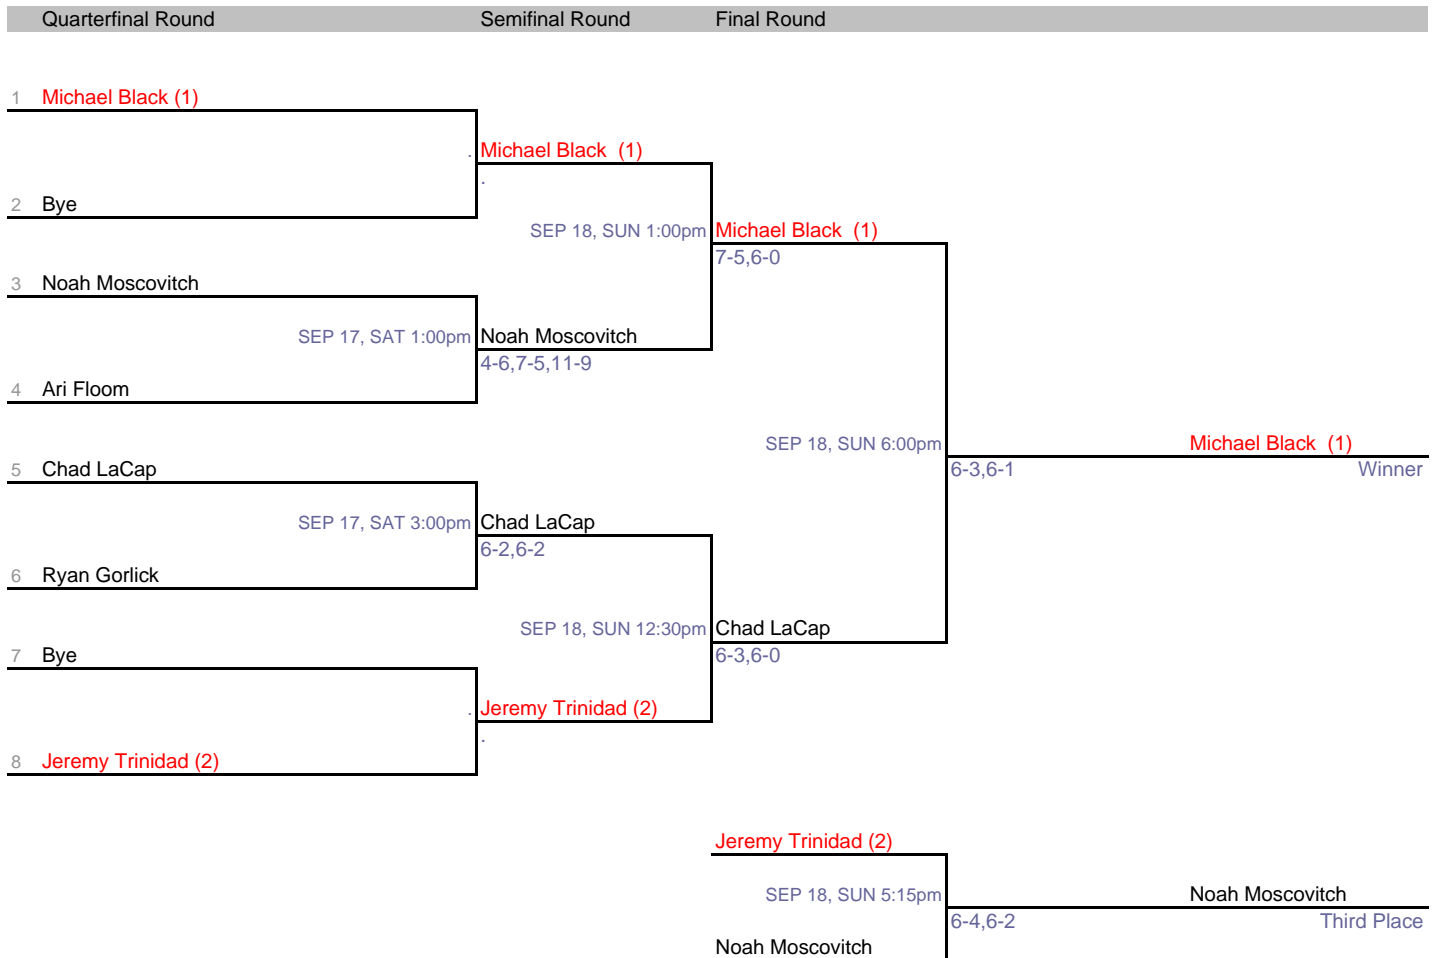

2005 Auto Haus Volkswagen Fall Junior Classic

U18 Boys Singles Main Draw

Glendale Golf & Country Club
Winnipeg, Manitoba

Director: George Kylar
Phone: (204) 832-5718

Seeded Players

1. Michael Black
2. Jeremy Trinidad
- 3.
- 4.