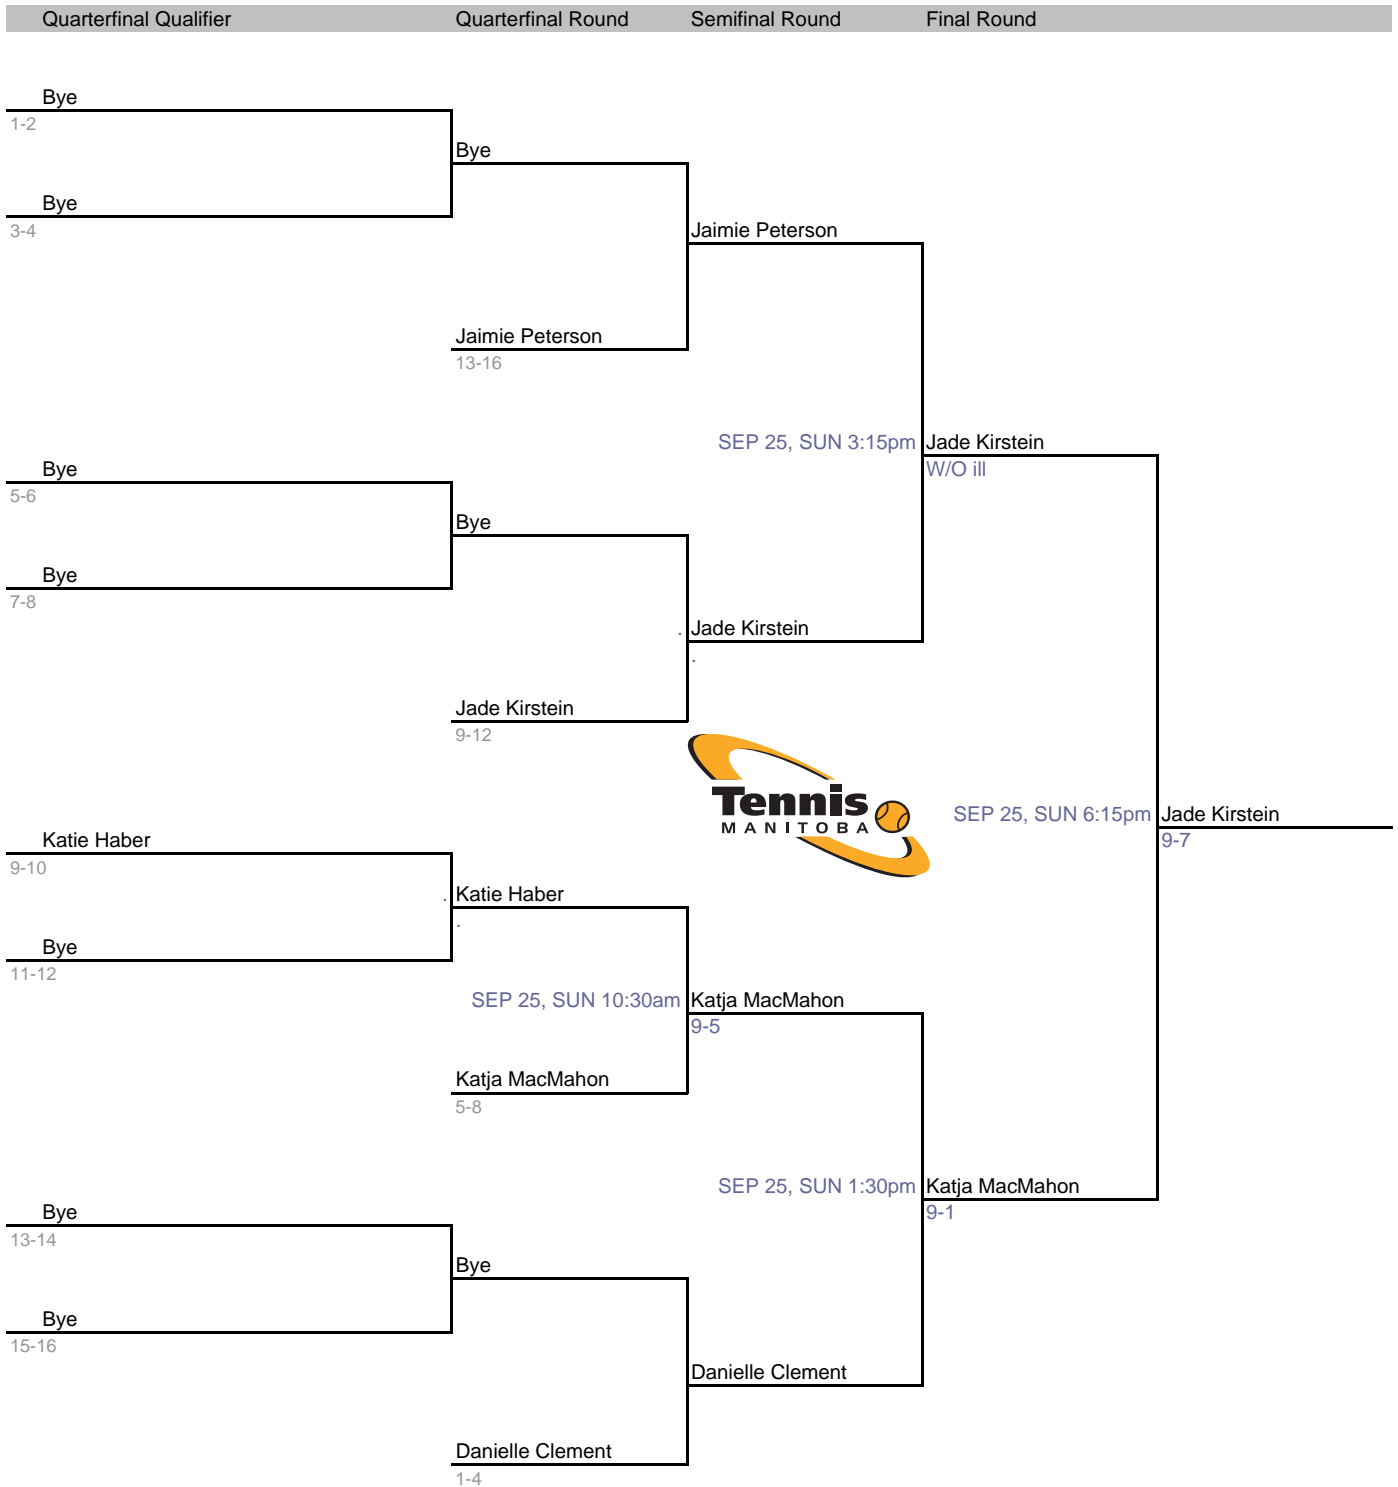

2005 Auto Haus Volkswagen Fall Junior Classic

U18 Girls Singles Consolations

Glendale Golf & Country Club
Winnipeg, Manitoba

Director: George Kylar
Phone: (204) 832-5718

Seeded Players
1. Anita Paskvalin 3.
2. Catherine Moses 4.