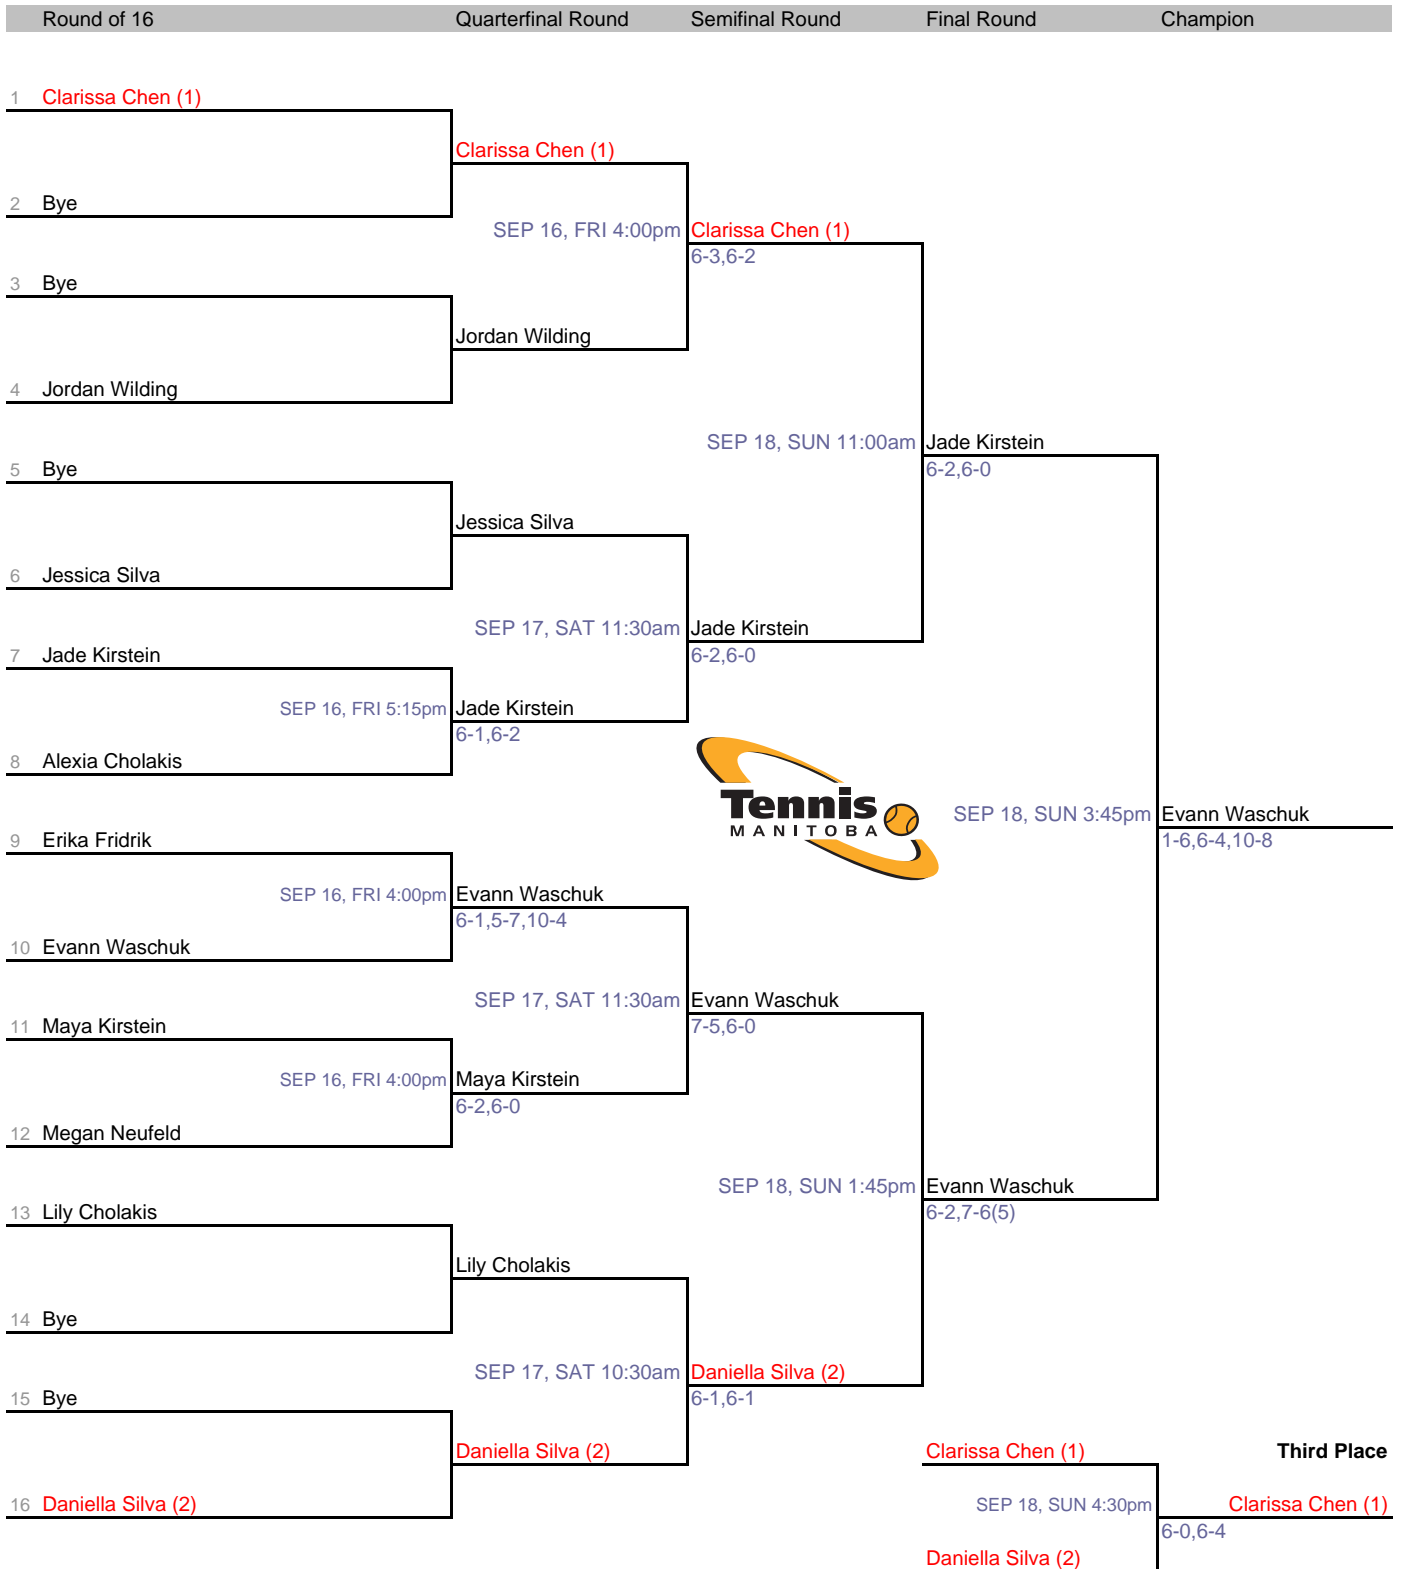

2005 Auto Haus Volkswagen Fall Junior Classic

U14 Girls Singles Main Draw

Glendale Golf & Country Club
Winnipeg, Manitoba

Director: George Kylar
Phone: (204) 832-5718

Seeded Players

1. Clarissa Chen
2. Daniella Silva
- 3.
- 4.