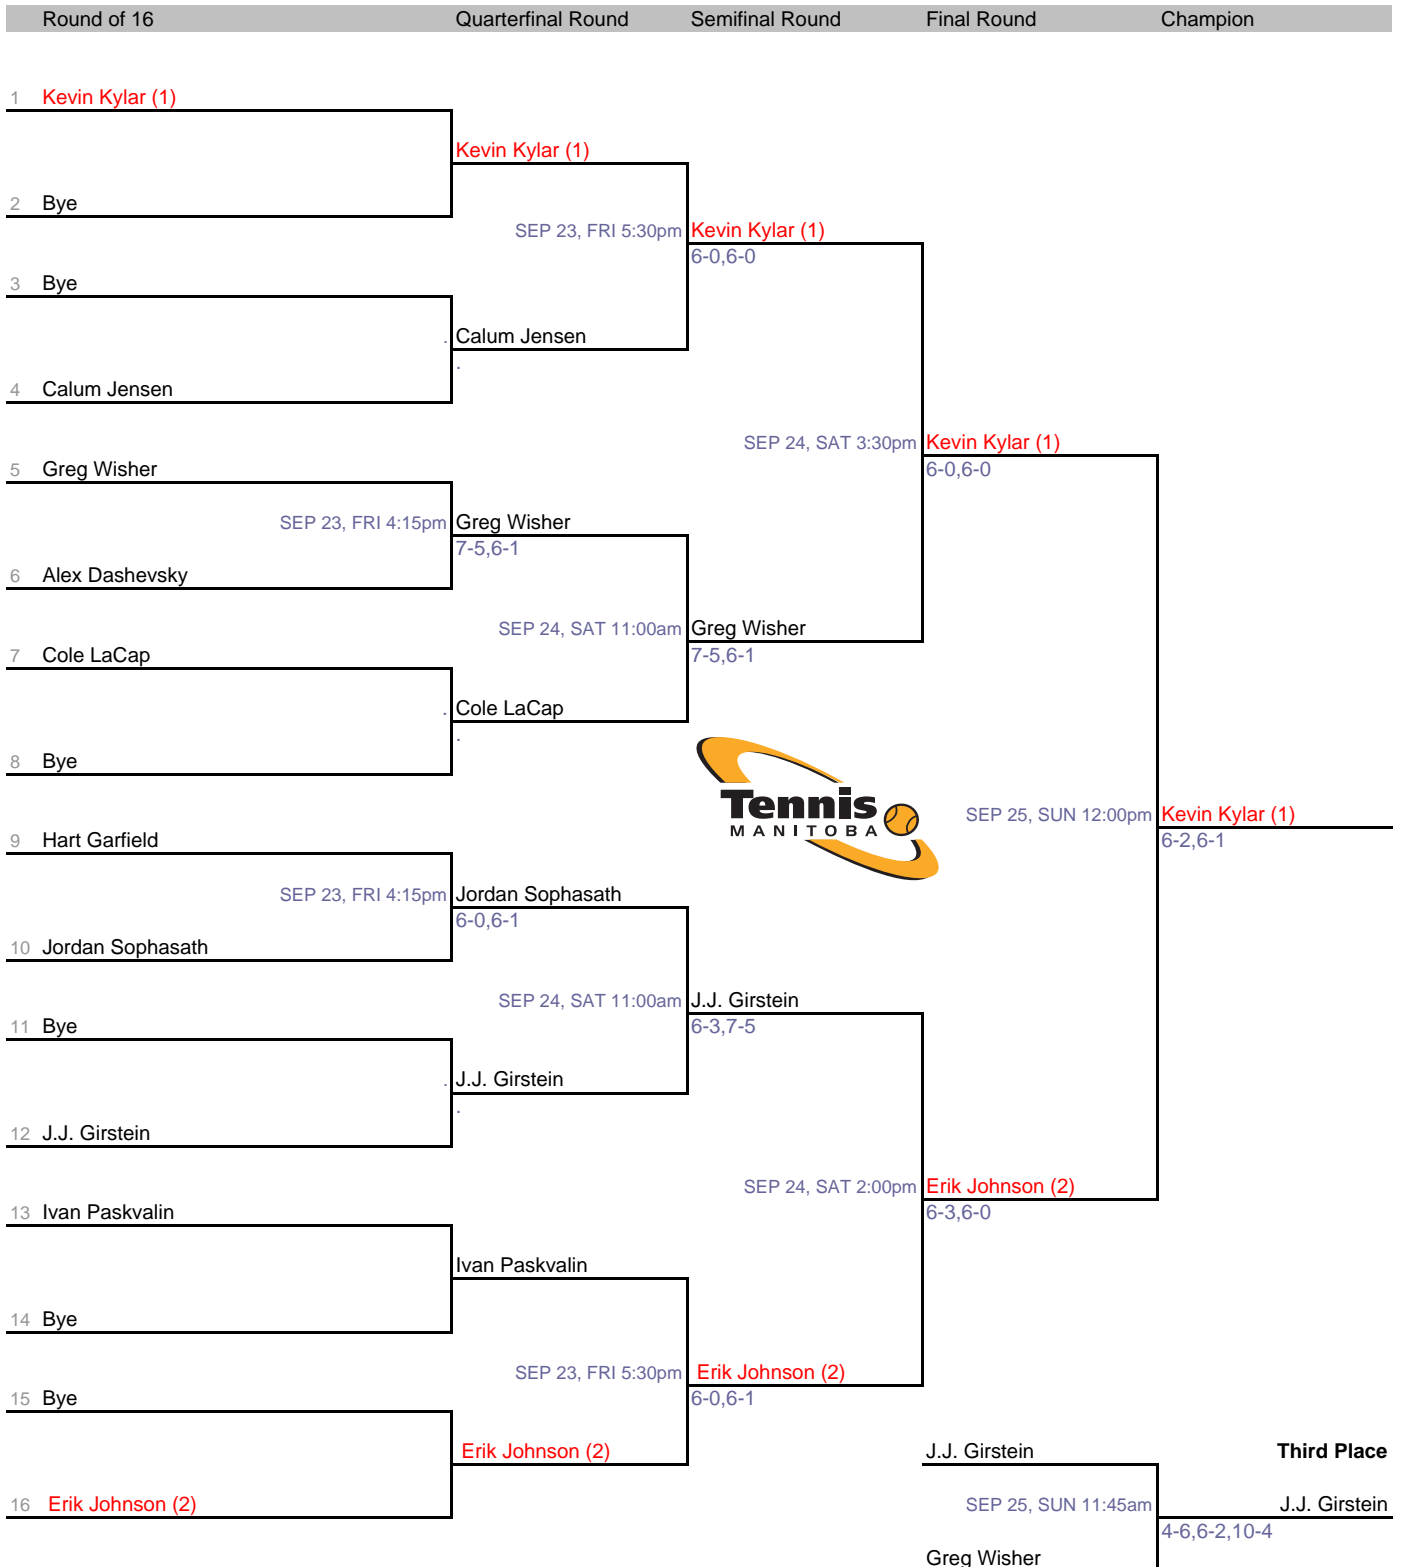

2005 Auto Haus Volkswagen Fall Junior Classic

U12 Boys Singles Main Draw

Glendale Golf & Country Club
Winnipeg, Manitoba

Director: George Kylar
Phone: (204) 832-5718

Seeded Players

1. Kevin Kylar
2. Erik Johnson
- 3.
- 4.