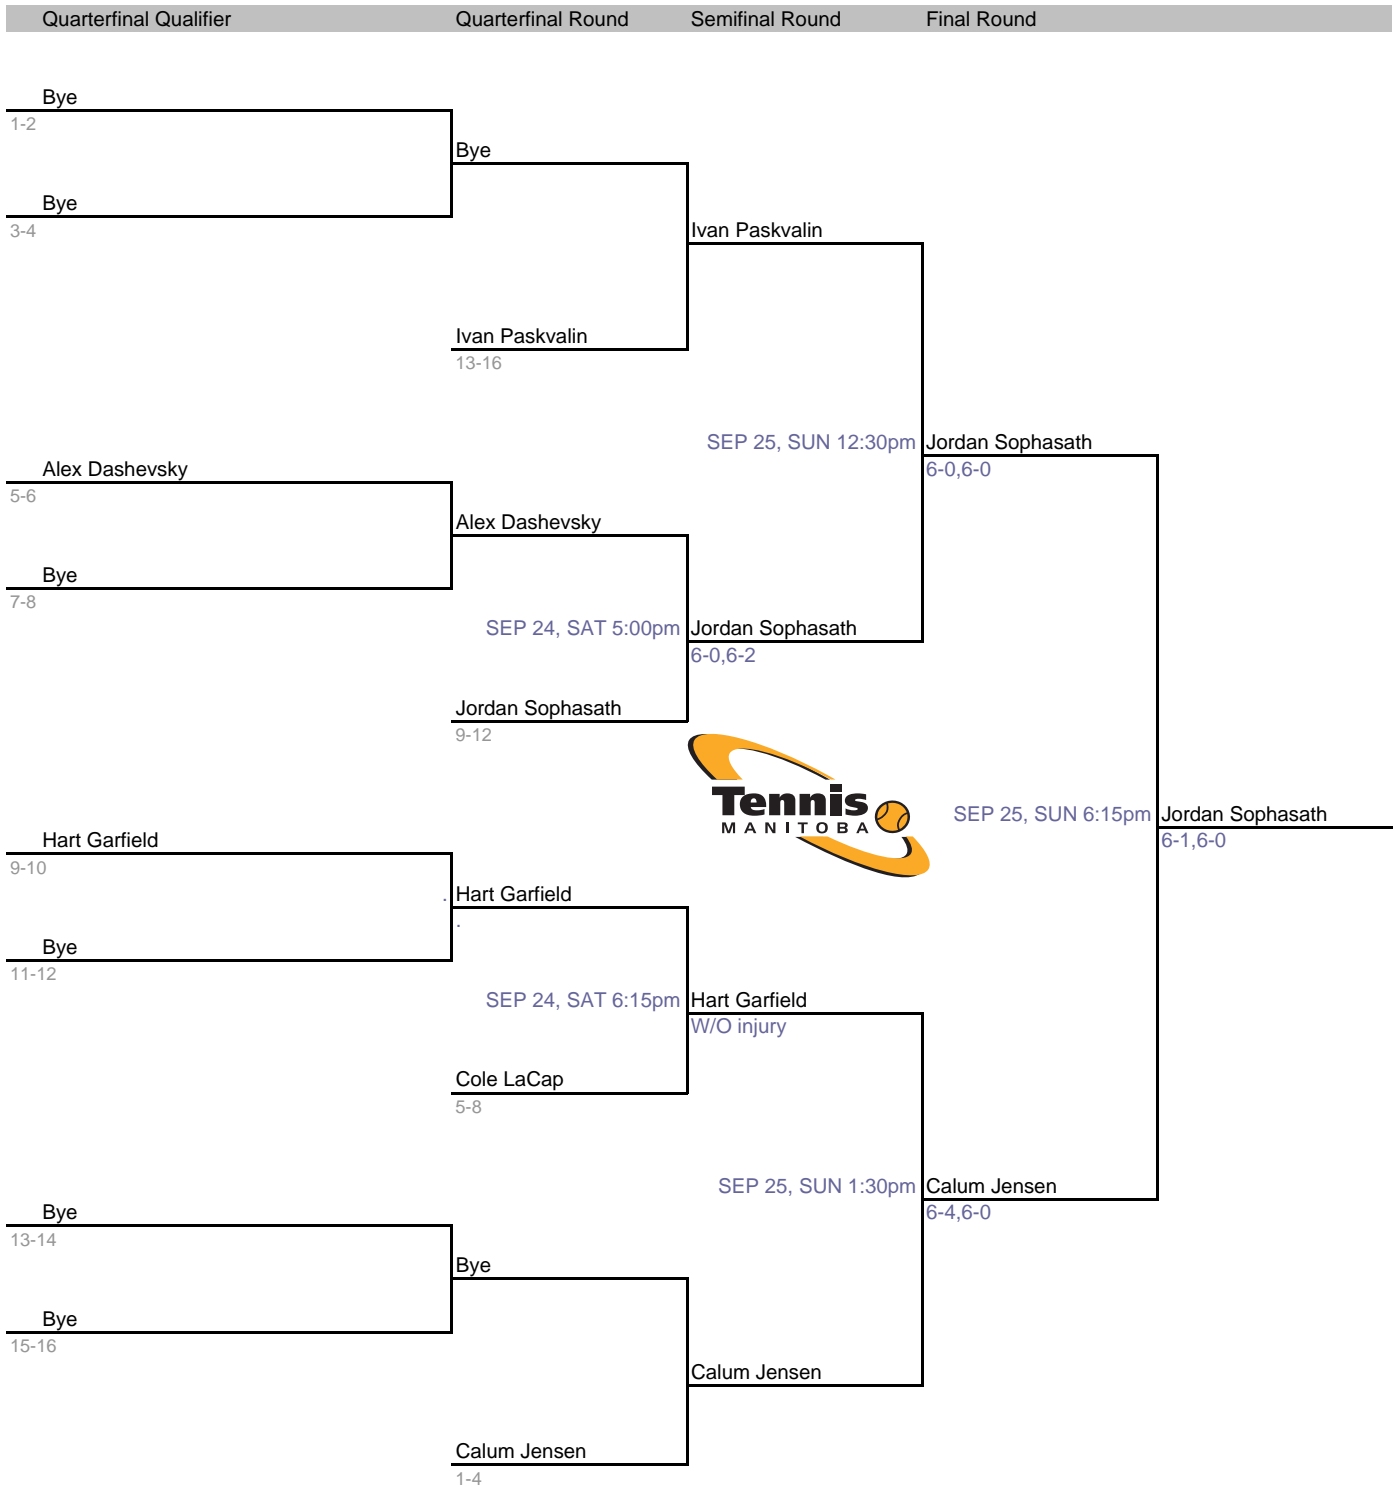

2005 Auto Haus Volkswagen Fall Junior Classic

U12 Boys Singles Consolations

Glendale Golf & Country Club
Winnipeg, Manitoba

Director: George Kylar
Phone: (204) 832-5718

Seeded Players

1. Kevin Kylar
2. Erik Johnson
- 3.
- 4.