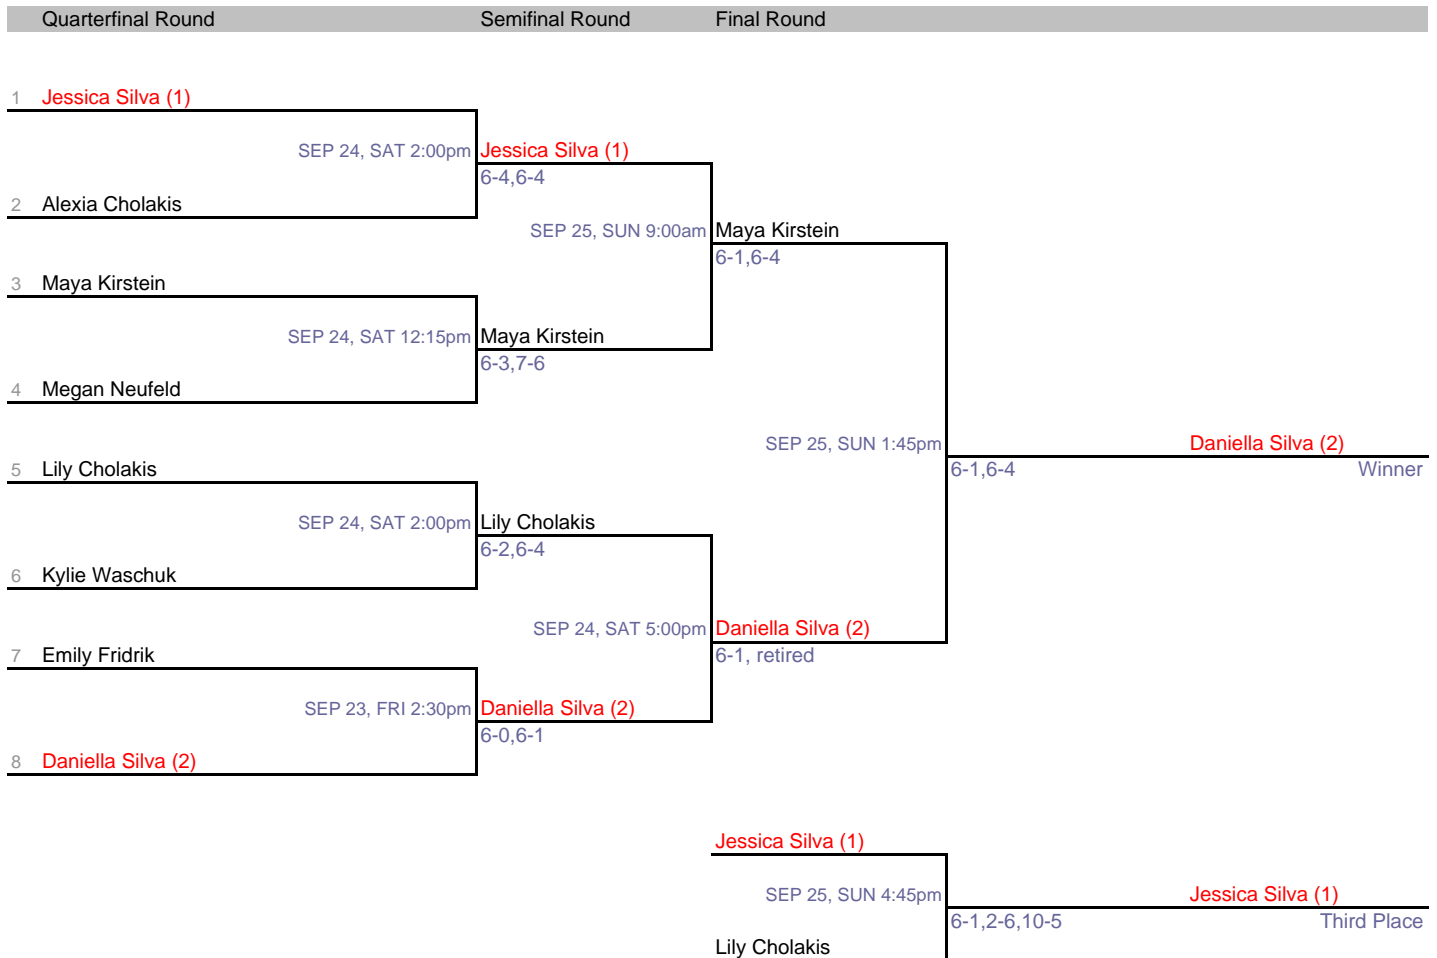

2005 Auto Haus Volkswagen Fall Junior Classic

U12 Girls Singles Main Draw

Glendale Golf & Country Club
Winnipeg, Manitoba

Director: George Kylar
Phone: (204) 832-5718

Seeded Players
1. Jessica Silva
2. Daniella Silva