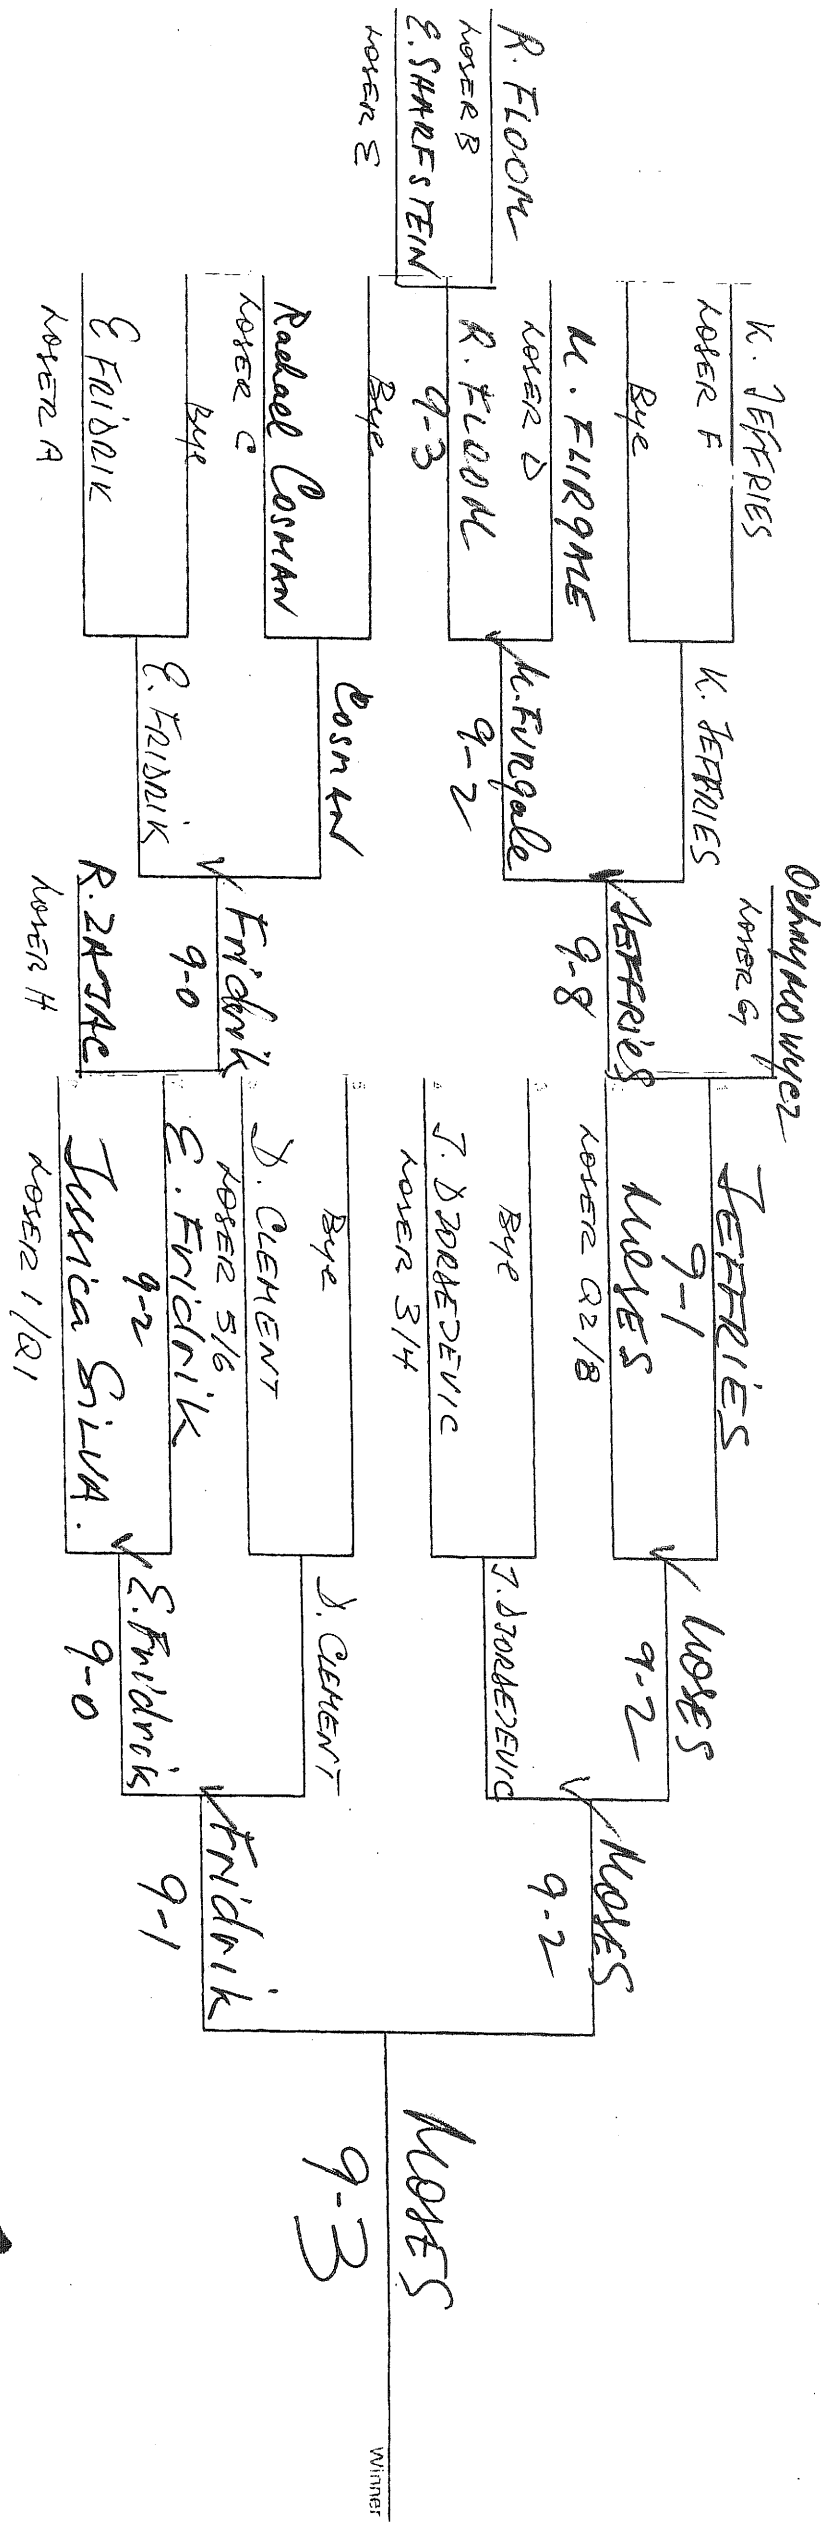

6-9, 6-3

1 ANITA PASKVALIN

2 JESSICA SILVA

3 JAMIE PETERSON

5 CARISSA CHEN

6 DANIELLE CLEMENT

7 SWANN WASHUK

8 CATHERINE MOSES

PASKVALIN
7-5, 6-3

PETERSON
6-1, 6-1

4 JOVANA DJORDJEVIC

C. CHEN
6-1, 6-1

WASHUK
6-3, 6-7, 11-9

Paskvalin
6-3, 6-2

Paskvalin

WINNER

Seeded Players

GIRLS 7/16 SINGLES FEED IN - PLACEMENT BACK DRAW

PROSET UP
to 9

~~X~~

Third Place

Winner